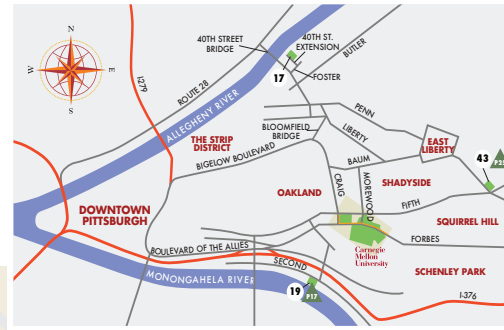

POINTS OF INTEREST

- 70 Art Park
- 71 Kraus Campo
- 72 Pausch Bridge
- 73 The Fence
- 74 Walking to the Sky

PARKING

- P1 Alumni House***
- P2 Brainer House***
- P3 Children's School
- P4 Clyde Street Lot
- P5 Dithridge Street Garage**
- P6 Doherty Apartments***
- P7 East Campus Garage**|****
- P8 Fine Arts
- P9 Donner
- P10 Gates Garage**|****
- P11 GATF
- P12 Greek Quad
- P13 Hamburg Hall***
- P14 Henry Street
- P15 Integrated Innovation Institute
- P16 Morewood***|****
- P17 Pittsburgh Technology Center* (ETC)
- P18 Porter-Hamerschlag-Wean
- P19 RMCIC Garage**|****
- P20 Warner
- P21 West Campus
- P22 Whitfield Hall
- P23 Zebina Way**
- P24 4700 Fifth Avenue
- P25 6555 Penn*
- P26 300 South Craig

- * Off campus, see inset
 - ** Open to visitors 9 a.m.-5 p.m. Monday - Friday
 - *** Open to visitors after 5 p.m. and weekends
 - **** Parking meters
- Additional on-street parking available on city streets.
Primary circulation routes and access parking areas are shown.